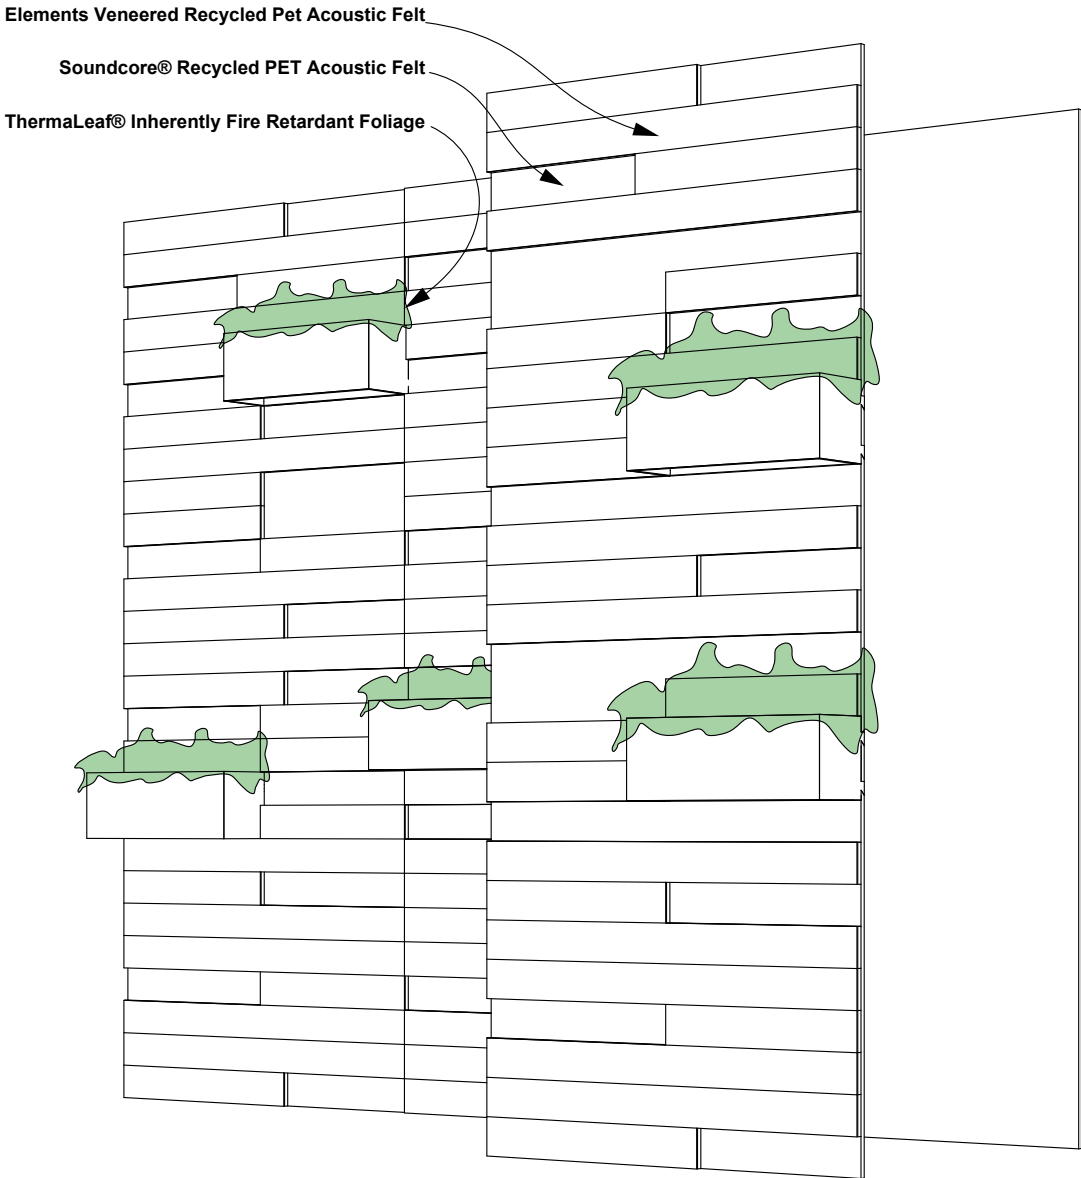

TERRACE

EXPLODED VIEW