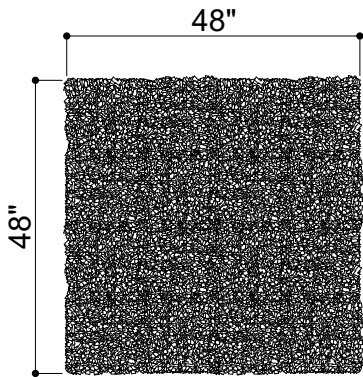

Trimmed 100% Density

Lush 50% Density

Lush 100% Density

Trimmed 100% Density

Lush 50% Density

Lush 100% Density

TERRACE

THERMALEAF® FOLIAGE SYSTEMS